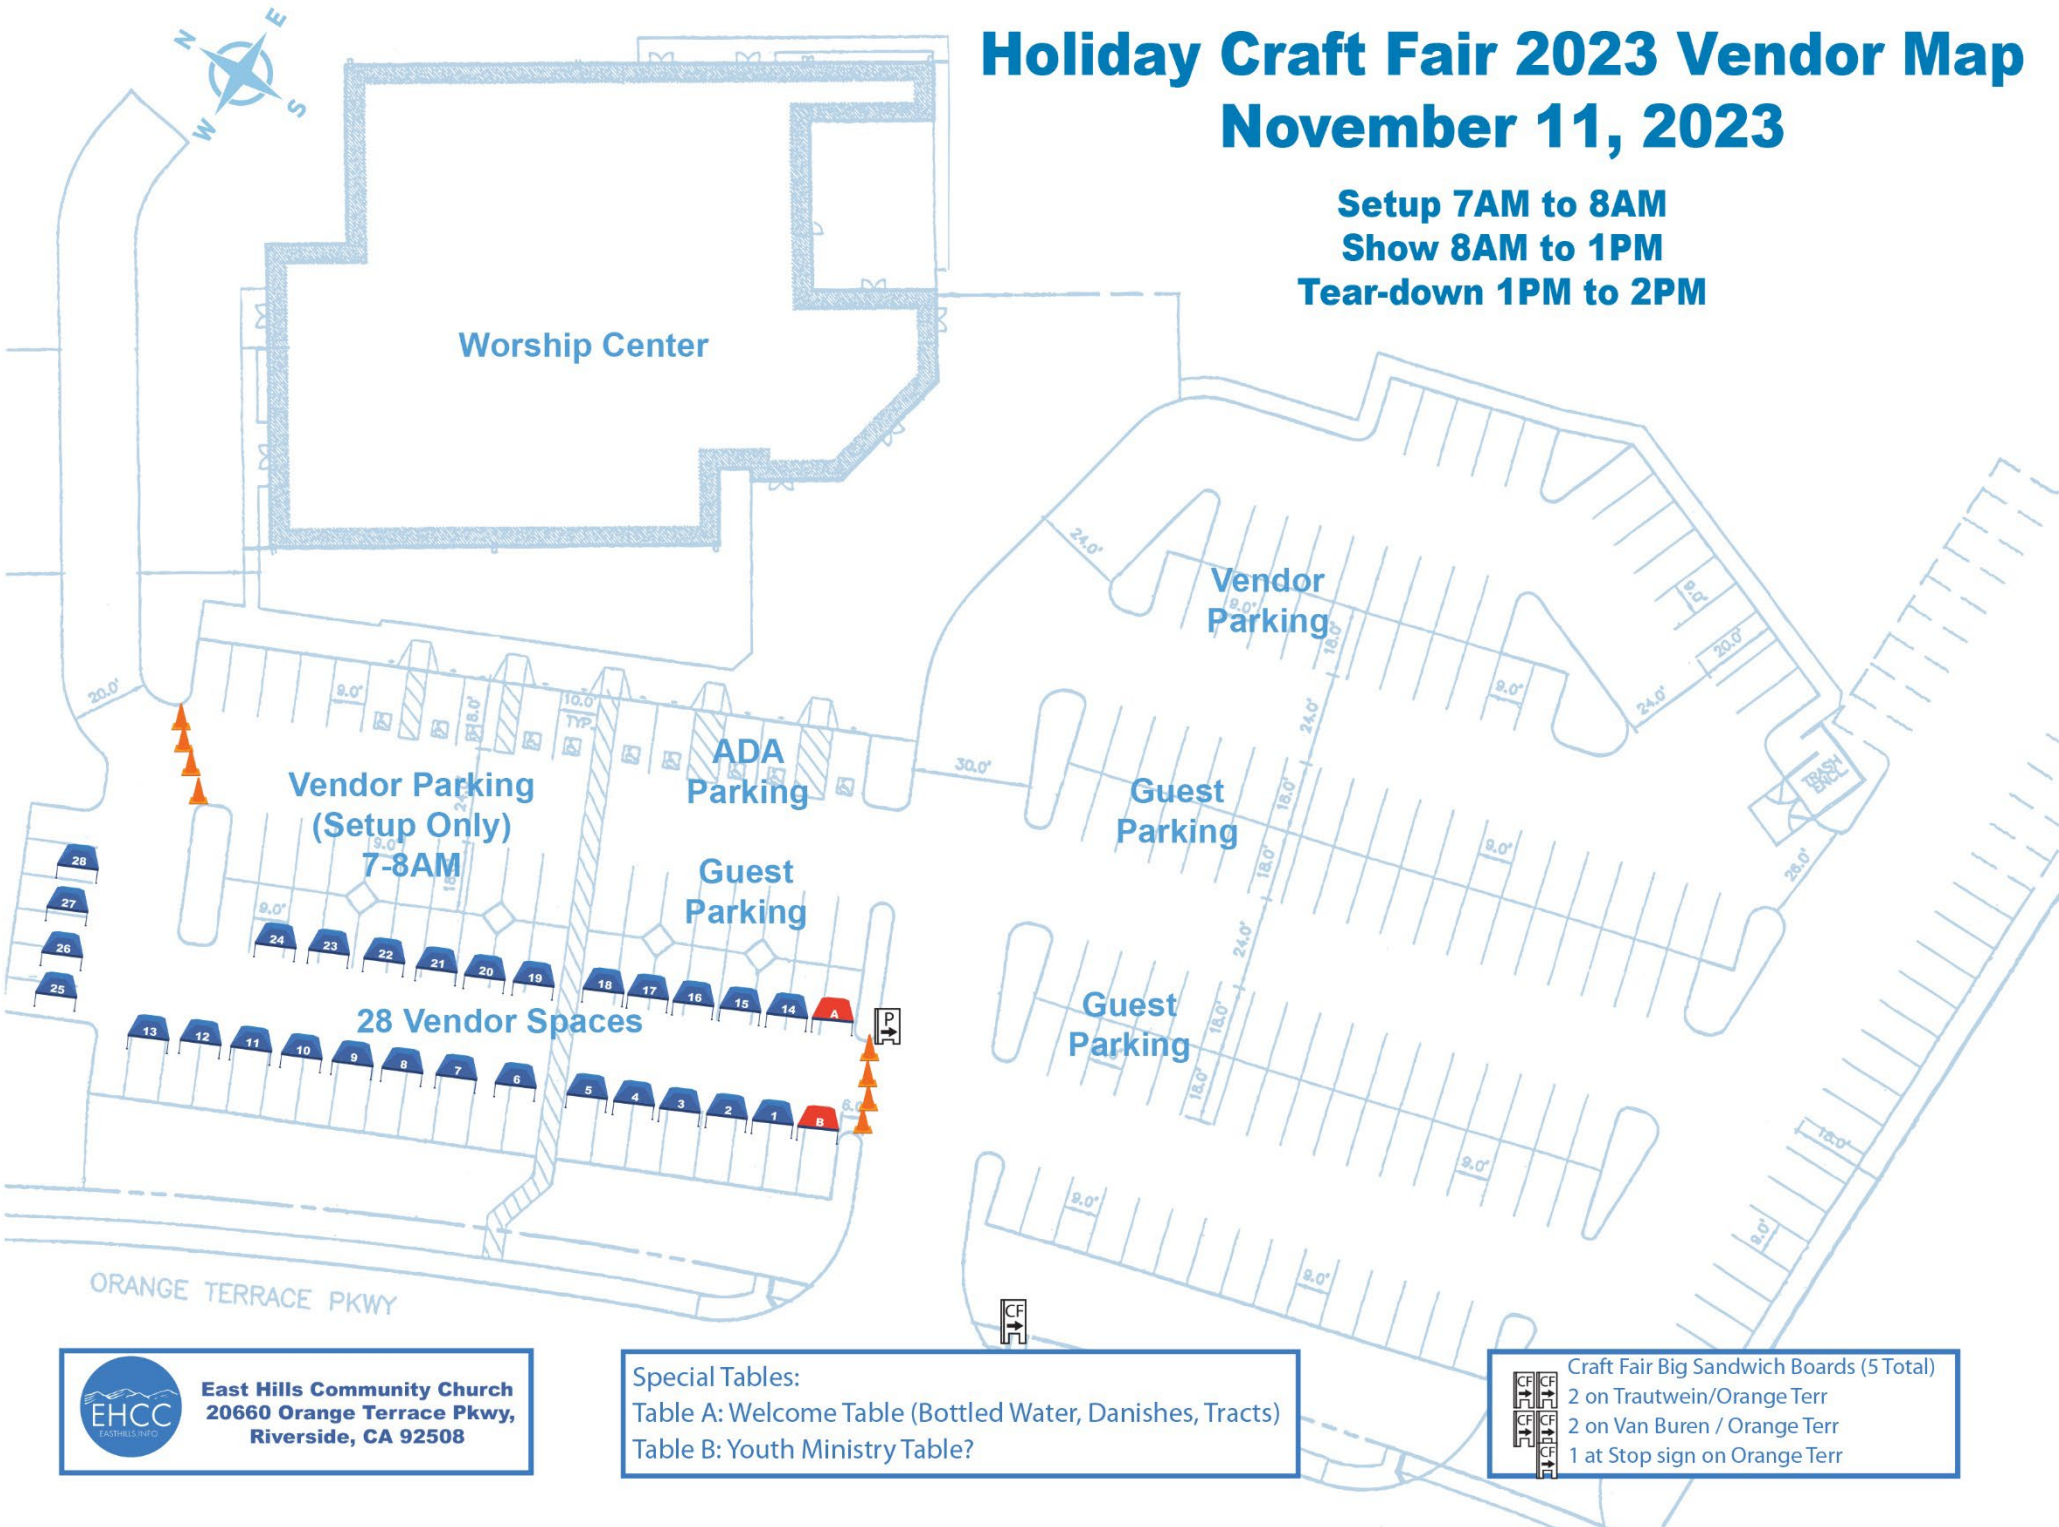

# Holiday Craft Fair 2023 Vendor Map

## November 11, 2023

**Setup 7AM to 8AM**  
**Show 8AM to 1PM**  
**Tear-down 1PM to 2PM**

 **East Hills Community Church**  
 20660 Orange Terrace Pkwy,  
 Riverside, CA 92508

Special Tables:  
 Table A: Welcome Table (Bottled Water, Danishes, Tracts)  
 Table B: Youth Ministry Table?

 Craft Fair Big Sandwich Boards (5 Total)  
 2 on Trautwein/Orange Terr  
 2 on Van Buren / Orange Terr  
 1 at Stop sign on Orange Terr