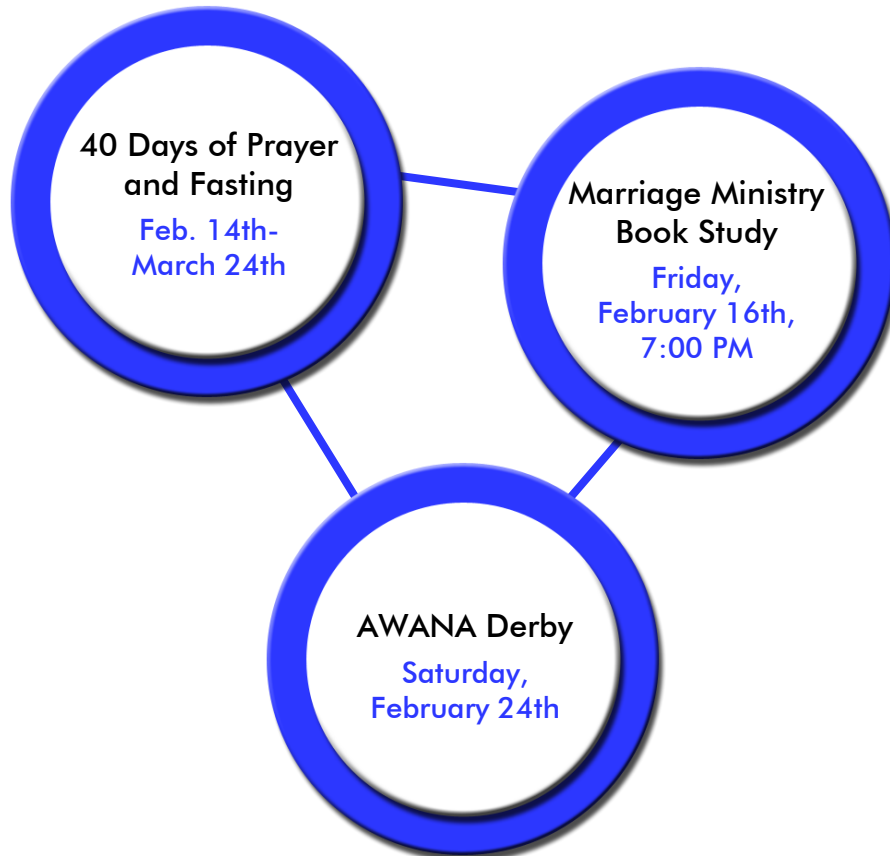

WELCOME TO EAST HILLS COMMUNITY CHURCH

We are glad you came this morning and expect that your time here will be well spent. East Hills is a place where you will find real people with real problems who are seeking a real faith and a real connection. In fact, the reason we exist is to connect people to God, each other and a purposeful life. Wherever you are on your spiritual journey, we want to help you get moving and discover this Jesus who has transformed our lives. You can learn at your own pace. Ask questions. Seek. We believe you'll find what you're looking for, while also finding God-seeking people to do life with you. So join with us this morning in worship, meeting new friends, and hearing a practical message from God's Word.

GET CONNECTED

Guests: Please fill out the "Connection Card" by scanning the QR code with your phone's camera. We have a free gift for all our guests. Just go to the 'Welcome Center' in the lobby and tell them you're a guest.

INFORMATION / ANNOUNCEMENTS

Connection Card

- Connection cards are our way to connect with you. If you have a prayer request, need information, are interested in volunteering and/or want to leave a note for one of our staff, then please fill out a connection card. You can scan the QR code below with your phone's camera, or get a hard copy on the back table where you entered the worship center and turn it in with the offering.

Children's Ministries (Elly Holmes, ellyh@easthills.info)

- **Sunday Mornings:** Every Sunday morning we have age-appropriate classes for our children up through 6th grade. Kids first join their parents for worship, and are then dismissed before the message to their age-appropriate classes.
- **AWANA:** Every Wednesday evening from 6:30-8:00 PM we learn about God's Word, memorize scripture, sing worship songs, play games, and hang out with friends. AWANA is for kids aged 3-years-old to 6th grade. 3 and 4-year-olds must be self-sufficient in the bathroom. You can register your kids in person or by going online. Sign up and join the fun!

Student Ministries (Sean Selter, seans@easthills.info)

- **Sunday Mornings:** Our junior high schoolers will be dismissed at the same time as the children for Biblical lessons geared just for them.
- **Wednesday Nights:** Our Student Ministries are for students from 7th grade up to 12th grade. They meet every Wednesday from 7:00-8:45 PM in the Youth Room. Bring a friend and join us!

40 Days of Prayer and Fasting

- Starting Wednesday, February 14th, and continuing through Palm Sunday on March 24th, we will be participating in our annual 40 Days of Prayer and Fasting. We invite you to join us as we set aside a certain food, treat, or meal in order to dedicate that time to come before the Lord in prayer.

Marriage Ministry Book Study (brianb@easthills.info)

- For our married and engaged couples, our Marriage Ministry Book Club is meeting again this Friday, February 16th, here at the church at 7:00 PM. It's going to be a great night of fellowship and growth for your marriage, and we hope to see you there!
- If you have any questions, please reach out to Pastor Brian.

AWANA Derby (ellyh@easthills.info)

- Come join us Saturday February 24th as the AWANA kiddos take over the worship center racing their cars in the Grand Prix Derby!
- Car races start at 10:30. We will have a snack bar and lunch tickets to raise money for the AWANA store, where kids spend their AWANA bucks from memorizing verses.
- See Ms. Elly for any additional information.